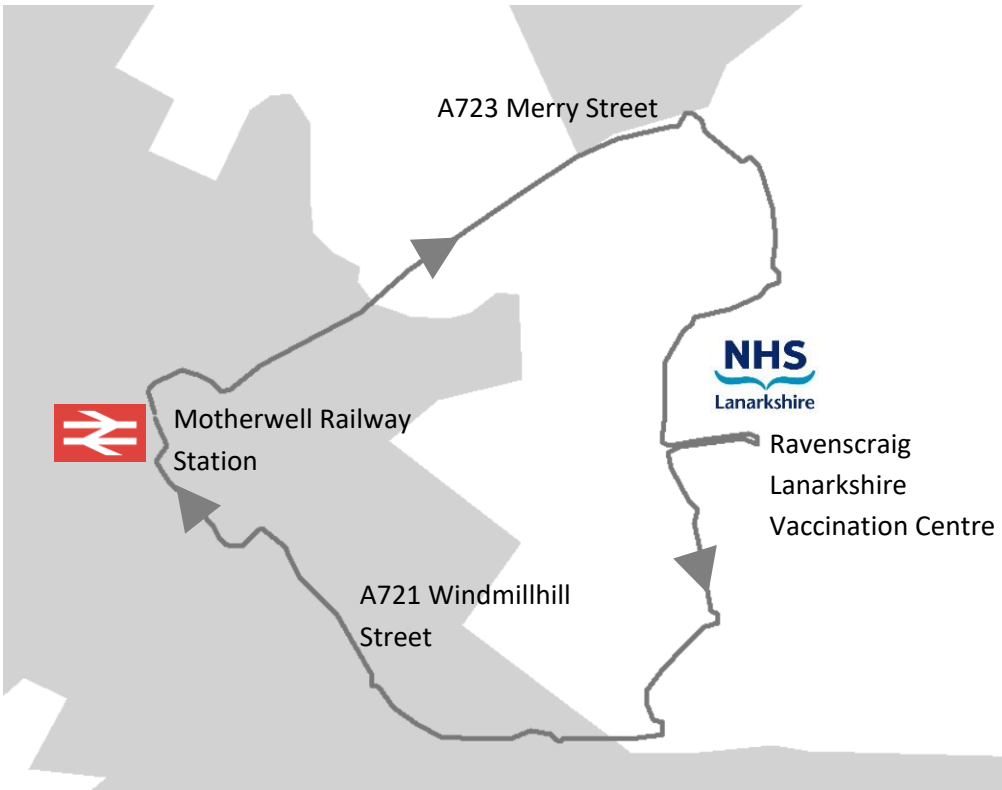

Bus Timetable
From 11 March 2021

VAC 1

Motherwell Train Station Ravenscraig Lanarkshire Vaccination Centre

Available to passengers for travel wholly to or from the Vaccination Centre at Ravenscraig Sports Centre

SPT
Bus Operations
131 St. Vincent St
Glasgow
G2 5JF

United Coaches Ltd.
108 High Street
Newarthill
Motherwell
ML1 5JH

t 0345 271 2405
t 0141 333 3690
e bus@spt.co.uk

t 01698 200 166

Route Service Vac 1: From **Motherwell Station, Muir Street** via A721 Hope Street, Menteith Road, A723 Merry St, Ravenscraig Spine Rd, New Craig Road, O'Donnell Way, **NHS Ravenscraig regional Sports Facility Vaccination Centre**, circle roundabout continue O'Donnell Way, Robberhall Road, A721 Craigneuk St, Windmillhill St, Brandon Street, A721, West Hamilton St, Hamilton Road to **Motherwell Station, Muir Street**.