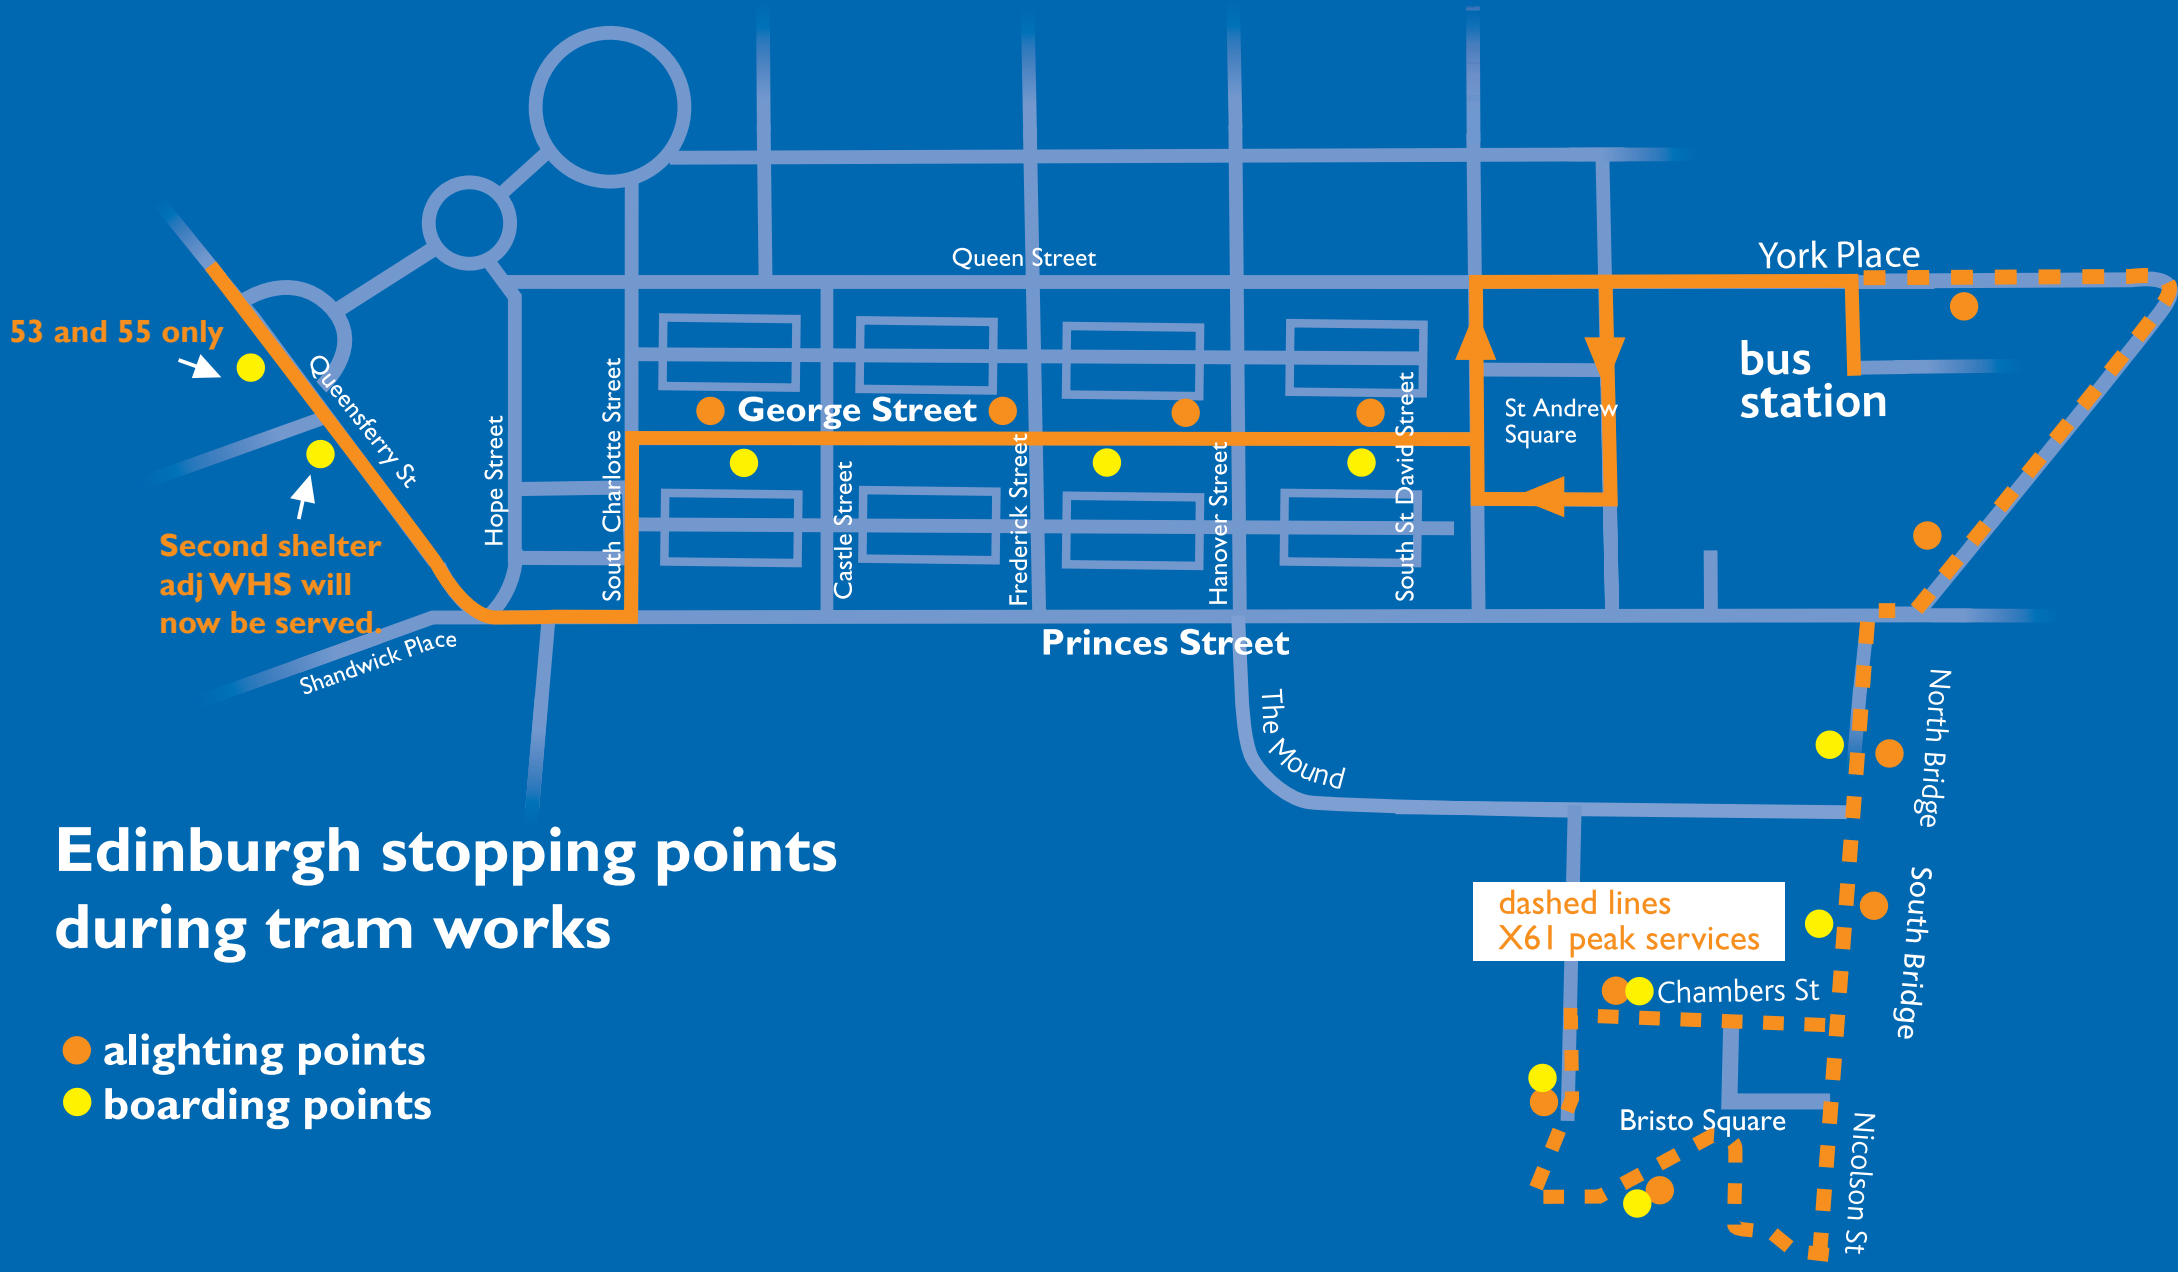

Edinburgh city centre diversions

Stagecoach in Fife would like to advise passengers of the current route within Edinburgh city centre for the following services, effective from the above date until further notice:

53, 55, X54, X57, X58, X59, X60, X61, 154 & 159

Please see map of location on next page:

53 and 55 only

Second shelter
adj WHS will
now be served

Edinburgh stopping points during tram works

- alighting points
- boarding points

dashed lines
X61 peak services